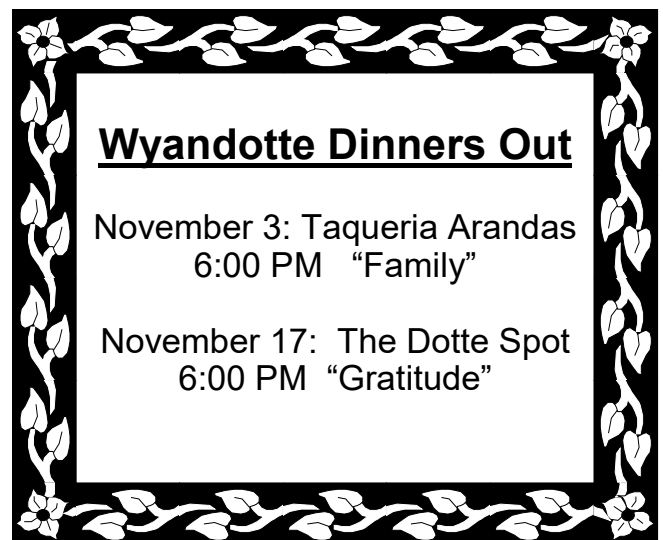

November Sermon Schedule

A Life That Matters (*Stewardship focus*)

November 7	Everything She Had (Mark 12:38-44)
November 14	A Community of Love (Hebrews 10:11-25)
November 21	What Is Truth? (John 18:33-37)

Come Home for Christmas

November 28	Time to Go Home (Luke 21:25-36)

WOMEN'S MINISTRY :

United Methodist Women

Women's Bible Study

Mondays, 6:30-8:00 PM weekly

Ladies Quilting Group

Meets on Mondays, 9:30 AM-Noon
New ladies are always welcome!

Friendship Circle

Thursday November 18, 2021
at 10:00 AM

The Outreach Committee has chosen The HUB, a ministry of the UMC in Argentine, to be a recipient of our congregational generosity. You'll be hearing more about them in the near future. They have given us a list of hygiene supplies to be made available in their free community market. There will be a different focus each month. For the month of November, they are requesting donations of toothpaste, toothbrushes, and floss. Donations can be placed in Fellowship Hall.

SUNDAY SCHOOL

Two Adult Sunday School Classes are available

Pastor Kim leads a weekly Sunday School class that looks at current events and discusses how the Bible speaks to contemporary life. The lesson is emailed out on Thursday of each week for discussion on Sunday. If you would like to take part, please contact Pastor Kim. This class meets on Sundays at 9:00 in the library.

The Crusaders Class is an adult Sunday school class that meets in the room just off Fellowship Hall. They participate in a number of different studies. This class also meets at 9:00 am.

Children's Sunday school available when children are present.